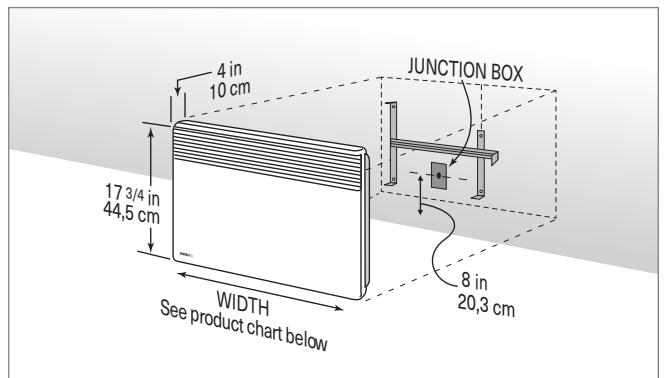

Recommended installation height	
in	cm
4	10.2

Minimum clearances							
Front		Side		Above		Below	
in	cm	in	cm	in	cm	in	cm
20	50.8	6	15.2	4	10.2	4	10.2

It is recommended that all units be installed by a licensed electrical contractor in accordance with national and local codes. Consult convectair.ca to find installation instructions for our heaters. Specifications, finishes and dimensions are subject to change. SE-630-R00-111221

2 year limited warranty
5-year element warranty