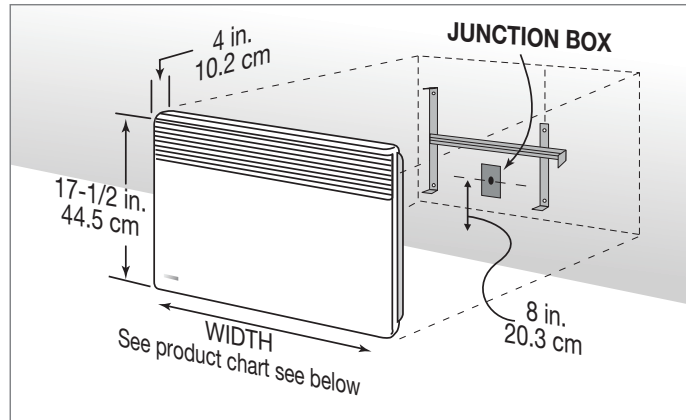

Apéro Electric Convection Heater

7359 Series

Note: The depth shown includes wall bracket.

Product No.	QTY	UPC	VOLTS	WATTS	HEIGHT		WIDTH		DEPTH		WEIGHT	
					IN	CM	IN	CM	IN	CM	LB	KG
Apéro - WHITE												
X-7359-C05-BB		774725004765	240/208	500/375	17-1/2	44.5	13-3/8	34.0	4	10.2	6.9	3.1
X-7359-C07-BB		774725004772	240/208	750/563	17-1/2	44.5	13-3/8	34.0	4	10.2	7.2	3.3
X-7359-C10-BB		774725004789	240/208	1000/750	17-1/2	44.5	16-9/16	42.0	4	10.2	8.1	3.7
X-7359-C12-BB		774725004796	240/208	1250/938	17-1/2	44.5	19-11/16	50.0	4	10.2	9.1	4.1
X-7359-C15-BB		774725004802	240/208	1500/1125	17-1/2	44.5	22-13/16	58.0	4	10.2	10.7	4.8
X-7359-C17-BB		774725004819	240/208	1750/1313	17-1/2	44.5	26	66.0	4	10.2	11.7	5.3
X-7359-C20-BB		774725004826	240/208	2000/1500	17-1/2	44.5	29-1/8	74.0	4	10.2	13.1	5.9
Apéro - CHARCOAL												
X-7359-C07-HS		774725006004	240/208	750/563	17-1/2	44.5	13-3/8	34.0	4	10.2	7.2	3.3
X-7359-C10-HS		774725006011	240/208	1000/750	17-1/2	44.5	16-9/16	42.0	4	10.2	8.1	3.7
X-7359-C15-HS		774725006028	240/208	1500/1125	17-1/2	44.5	22-13/16	58.0	4	10.2	10.7	4.8
X-7359-C20-HS		774725006035	240/208	2000/1500	17-1/2	44.5	29-1/8	74.0	4	10.2	13.1	5.9

Project Details

Project:	Approval Information
Consulting Engineer:	
Electrical Contractor:	
Distributor:	
Date:	
Contact at Glen Dimplex Americas:	
Comments:	

1-800-668-6663 | convectair.ca