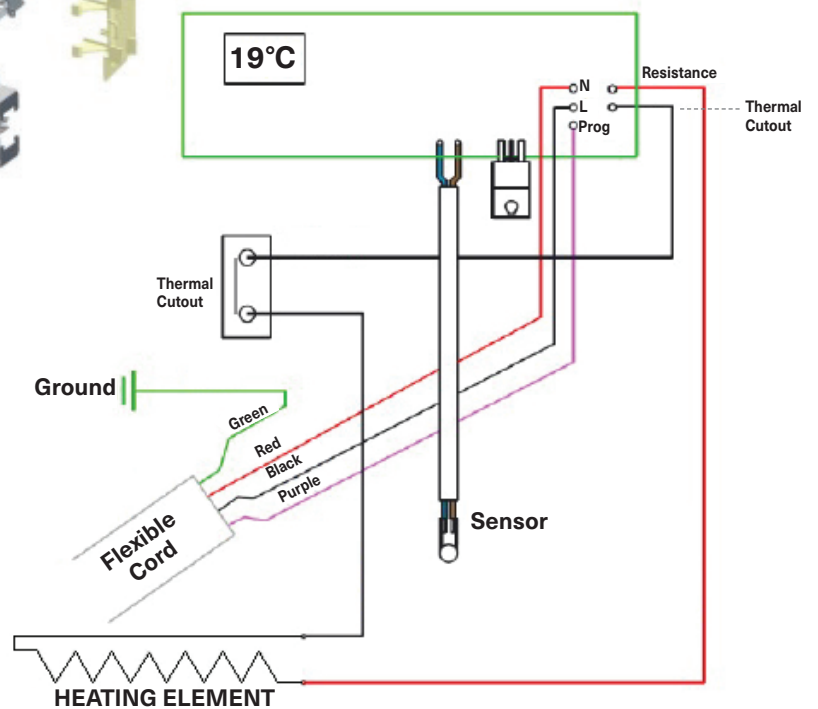

Apero (7359) Electric Convection Heater

500 W - 2,000 W at 240 V

375 W - 1,500 W at 208 V

PARTS LIST

WIRING DIAGRAM

For guaranteed dependable operation, we recommend that all units be installed by a licensed electrical contractor in accordance with national and local codes. Consult convectair.ca to find the most recent installation instructions for our heaters.

#	Description	Previous Part Number	Order Number
1	Complete assembled control MR175 White	S136AA2007EZA1	500004297
	Complete assembled control MR175 Charcoal	S136AA2814HSA1	500004275