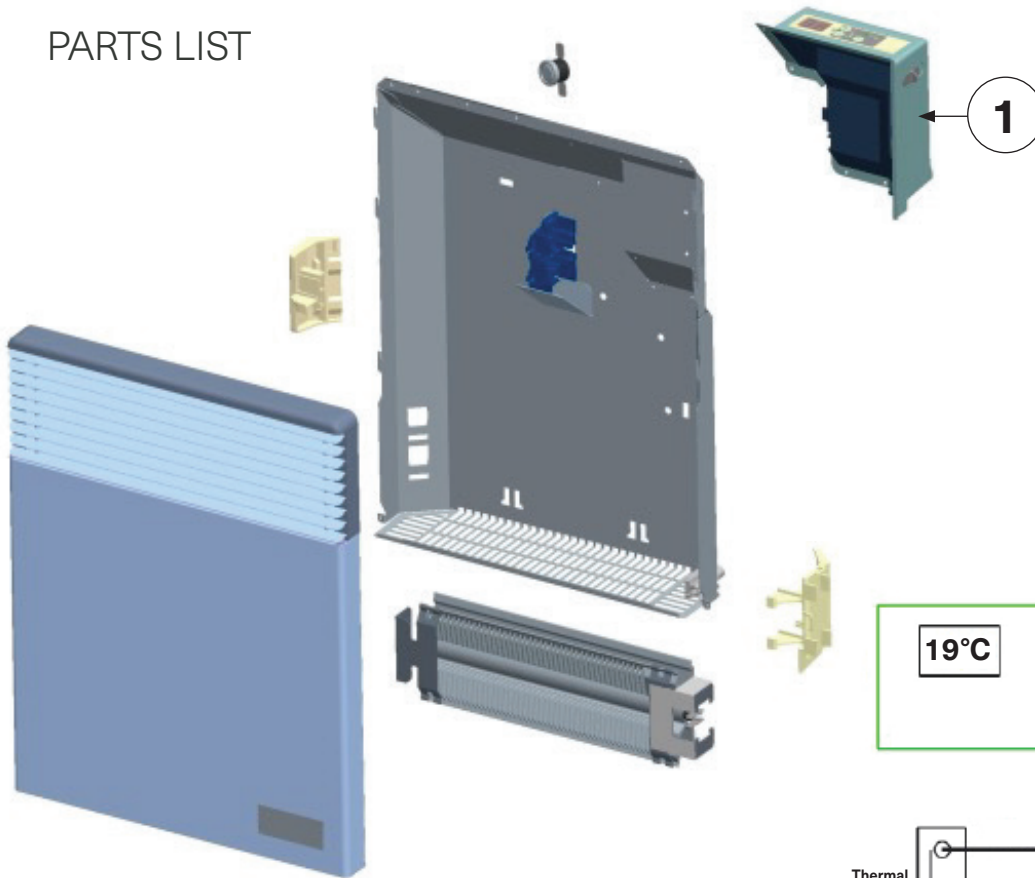

Apero (7359) Electric Convection Heater

500 W - 2,000 W at 240 V

375 W - 1,500 W at 208 V

PARTS LIST

WIRING DIAGRAM

For guaranteed dependable operation, we recommend that all units be installed by a licensed electrical contractor in accordance with national and local codes. Consult convectair.ca to find the most recent installation instructions for our heaters.

#	Description	Previous Part Number	Order Number
1	Complete assembled control MR175 White	S136AA2007EZA1	500004297
	Complete assembled control MR175 Charcoal	S136AA2814HSA1	500004275