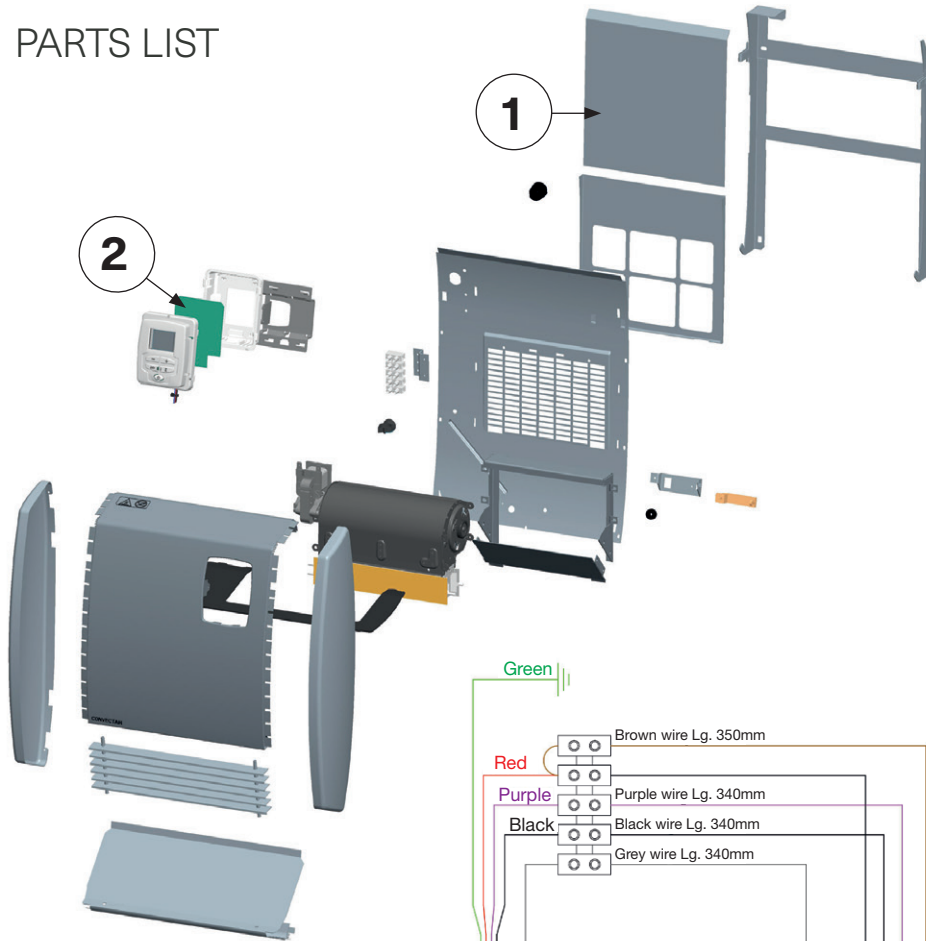

## Calypso

Fan-forced heater with programmable thermostat

Regular Power (standard) 1000 W  
Maximum Power (timer) 2000 W

### PARTS LIST

#	Description	Previous Part Number	Order Number
<b>1</b>	Filter	S321CC00520	500004296
<b>2</b>	Power circuit board	S136AA3100	5500004272

1-800-668-6663 | [convectair.ca](http://convectair.ca)

© Convectair. All rights reserved. Material contained in this publication may not be reproduced in whole or in part, without prior permission in writing of Convectair. Convectair is a Registered Trade Mark in North America. All the products shown in this document are protected by intellectual property rights owned by Convectair or members of the Glen Dimplex Group on an international basis. The Glen Dimplex Group of Companies will actively protect these rights. Specifications, finishes and dimensions are subject to change. Limited warranty. SAV-008-R00\_080924