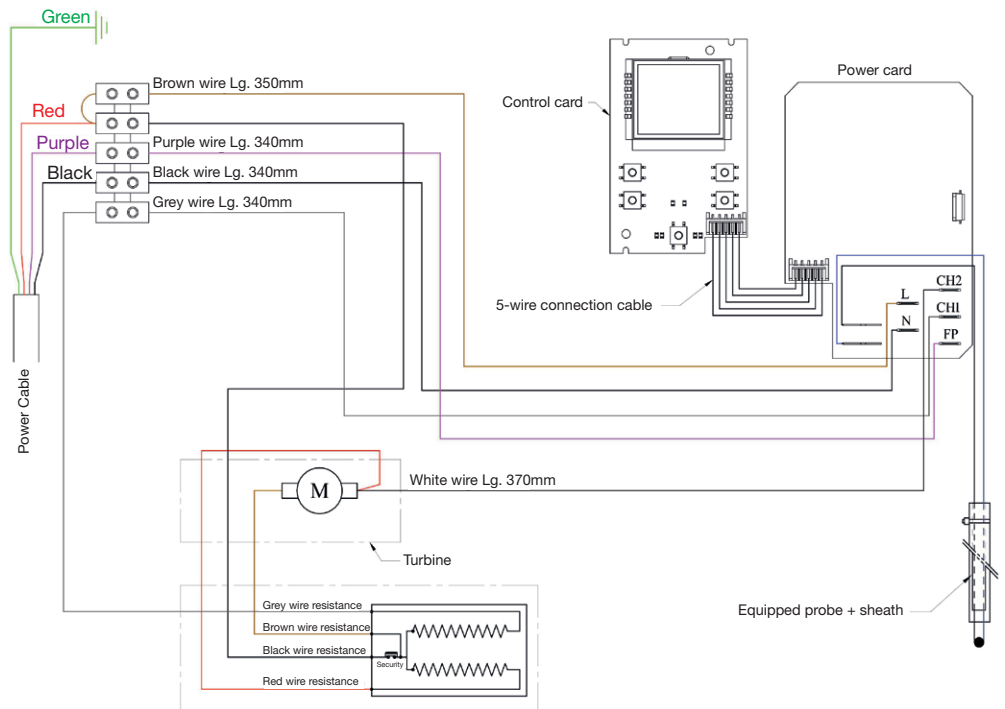

WIRING DIAGRAM

For guaranteed dependable operation, we recommend that all units be installed by a licensed electrical contractor in accordance with national and local codes. Consult convectair.ca to find the most recent installation instructions for our heaters.

#	Description	Previous Part Number	Order Number
1	Filter	S321CC00520	500004296
2	Power circuit board	S136AA3100	5500004272

1-800-668-6663 | convectair.ca

© Convectair. All rights reserved. Material contained in this publication may not be reproduced in whole or in part, without prior permission in writing of Convectair. Convectair is a Registered Trade Mark in North America. All the products shown in this document are protected by intellectual property rights owned by Convectair or members of the Glen Dimplex Group on an international basis. The Glen Dimplex Group of Companies will actively protect these rights. Specifications, finishes and dimensions are subject to change. Limited warranty. SAV-008-R00_080924