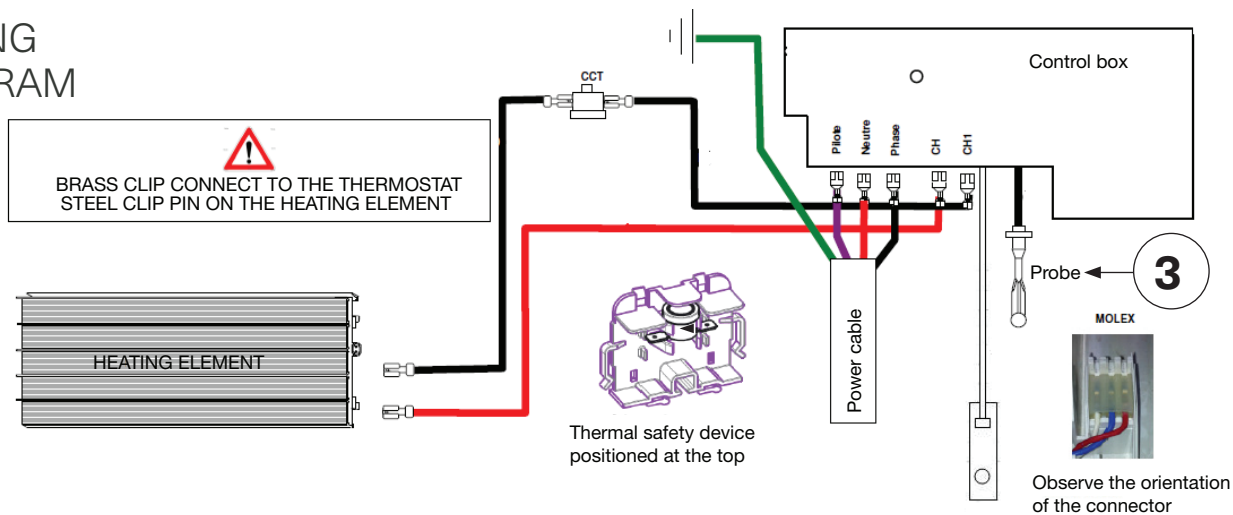

Opéra (7735) Electric Radiant Heater

750 W to 1,000 W at 240 V
565 W to 750 W at 208 V

PARTS LIST

WIRING DIAGRAM

For guaranteed dependable operation, we recommend that all units be installed by a licensed electrical contractor in accordance with national and local codes. Consult convectair.ca to find the most recent installation instructions for our heaters.

#	Description	Previous Part Number	Order Number
1	Assembled thermostat MR231 - 750W and 1000W*	S136AA3046FS	500004283
2	SDP06 motion detection assembly	S321FF0190	500004299
3	Temperature probe + Sheath UL Lg 260mm	S136AA2491	500004303