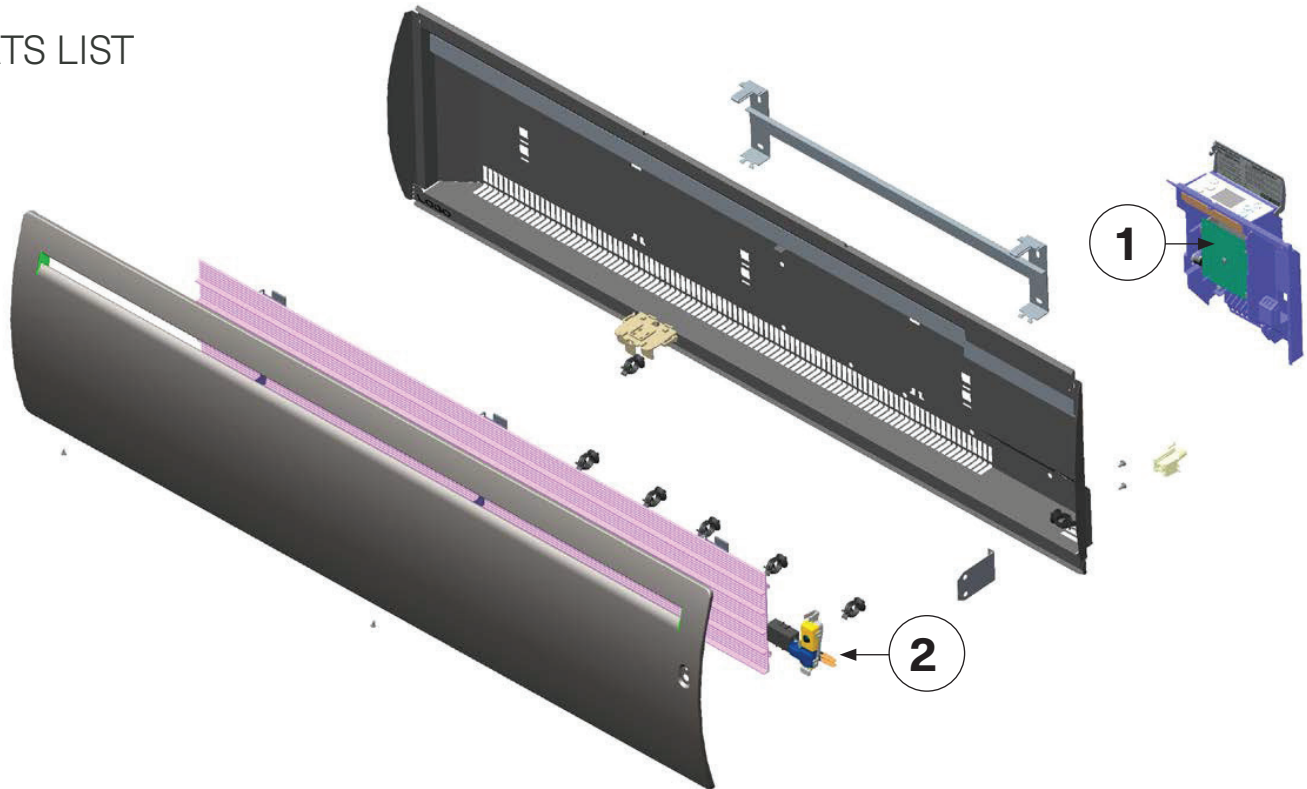

Opéra (7735) Electric Radiant Heater

750 W to 1,000 W at 240 V
565 W to 750 W at 208 V

PARTS LIST

WIRING DIAGRAM

For guaranteed dependable operation, we recommend that all units be installed by a licensed electrical contractor in accordance with national and local codes. Consult convectair.ca to find the most recent installation instructions for our heaters.

#	Description	Previous Part Number	Order Number
1	Assembled thermostat MR231 - 750W and 1000W*	S136AA3046FS	500004283
2	SDP06 motion detection assembly	S321FF0190	500004299
3	Temperature probe + Sheath UL Lg 260mm	S136AA2491	500004303