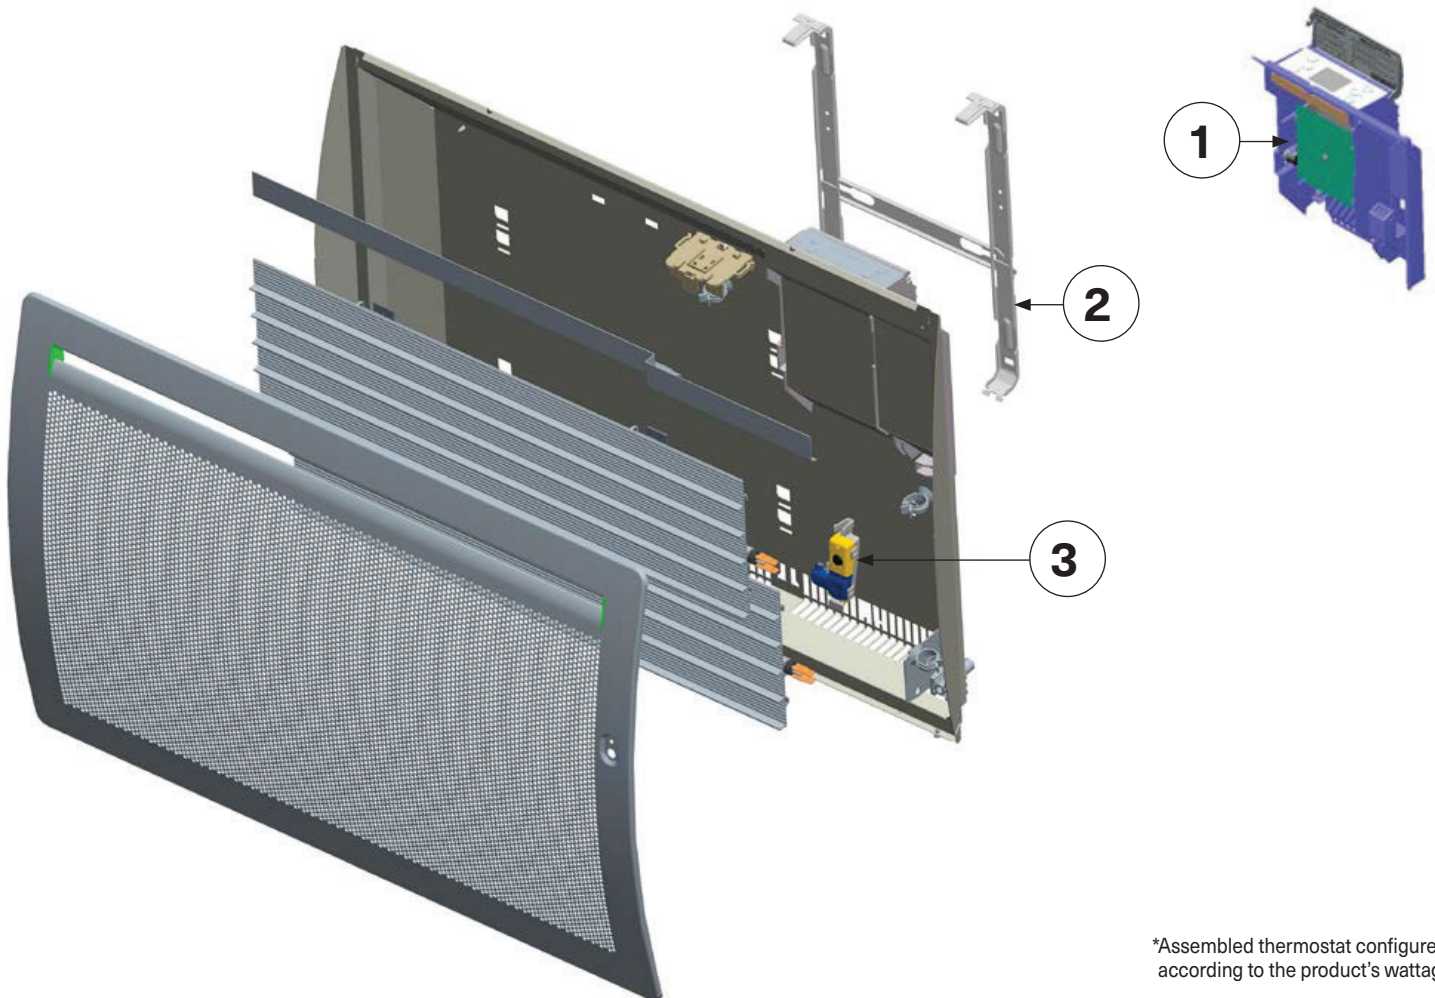

Opéra (7736) Electric Radiant Heater

500 W to 2,000 W at 240 V
375 W to 1,500 W at 208 V

PARTS LIST

*Assembled thermostat configured according to the product's wattage.

#	Description	Previous Part Number	Order Number
1	Assembled thermostat MR231 - 500W-1000W *	S136AA3040FS	500004284
	Assembled thermostat MR231 - 1500W *	S136AA3041FS	500004288
	Assembled thermostat MR231 - 2000W *	S136AA3042FS	500004287
2	Powder coated wall-mounted bracket for 500W	S303ABC173FS	500004312
	Powder coated wall-mounted bracket for 1000W	S303ABC045FS	500004309
	Powder coated wall-mounted bracket for 1500W	S303ABC047FS	500004310
	Powder coated wall-mounted bracket for 2000W	S303ABC049FS	500004311
3	SDP06 motion detection assembly	S321FF0190	500004299
4	Temperature probe + Sheath UL Lg 310mm	S136AA2495	500004304

Opéra (7736) Electric Radiant Heater

500 W to 2,000 W at 240 V
355 W to 1,50 W at 208 V

WIRING DIAGRAM