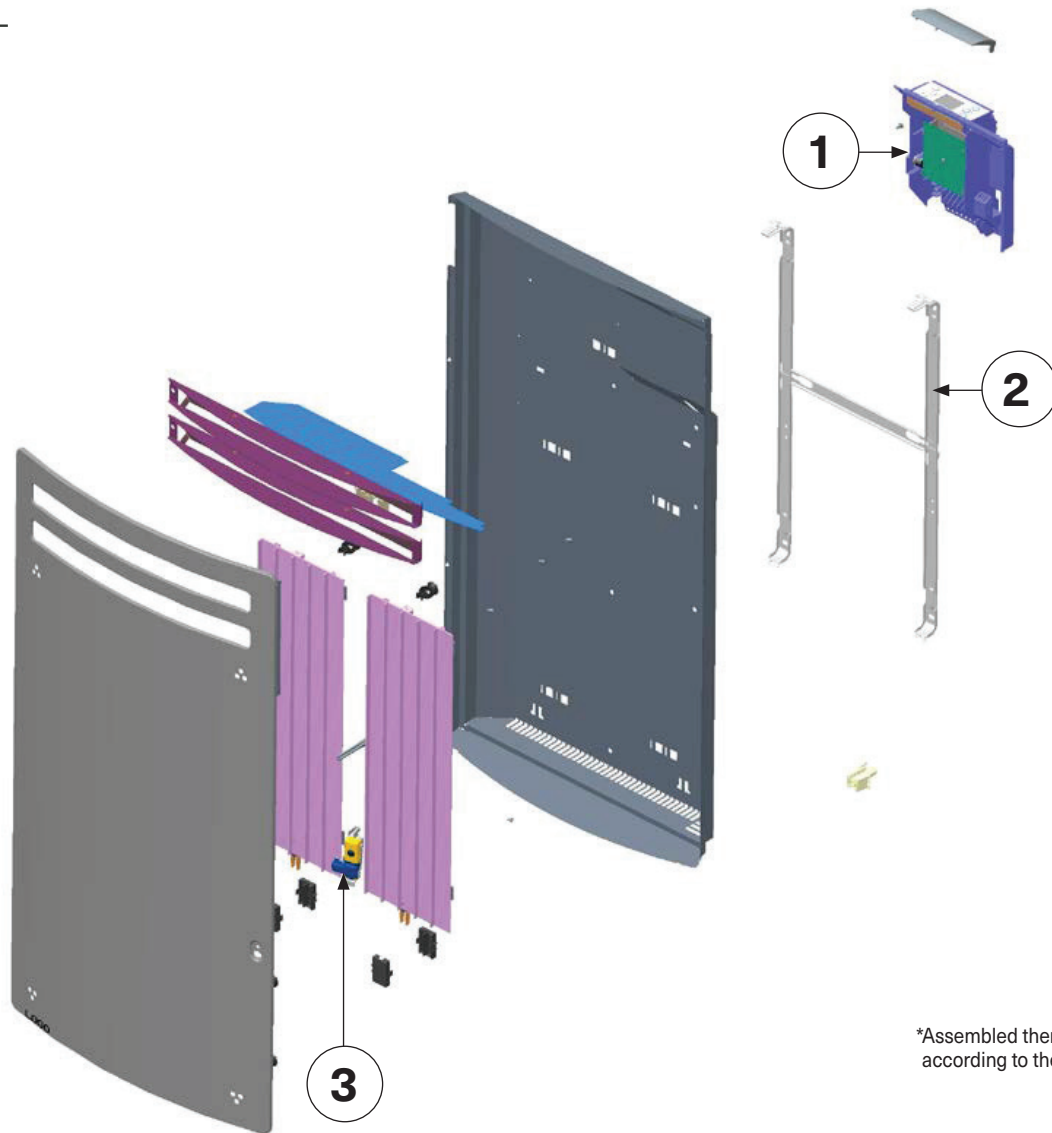

## Opéra (7737) Electric Radiant Heater

1,000 W to 2,000 W at 240 V  
750 W to 1,500 W at 208 V

### PARTS LIST

\*Assembled thermostat configured according to the product's wattage.

#	Description	Previous Part Number	Order Number
<b>1</b>	Assembled thermostat MR231 - 1000W *	S136AA3043FS	500004278
	Assembled thermostat MR231 - 1500W *	S136AA3044FS	500004286
	Assembled thermostat MR231 - 2000W *	S136AA3045FS	500004281
<b>3</b>	Powder coated wall-mounting bracket for all wattages	S303AA6211FS	500004307
<b>2</b>	SDP06 motion detection assembly	S321FF0190	500004299
<b>4</b>	Temperature probe + Sheath UL Lg 710mm for 1000W	S136AA2461	500004276
	Temperature probe + Sheath UL Lg 940mm for 1500W	S136AA2780	500004277
	Temperature probe + Sheath UL Lg 1020mm for 2000W	S136AA2781	500004274