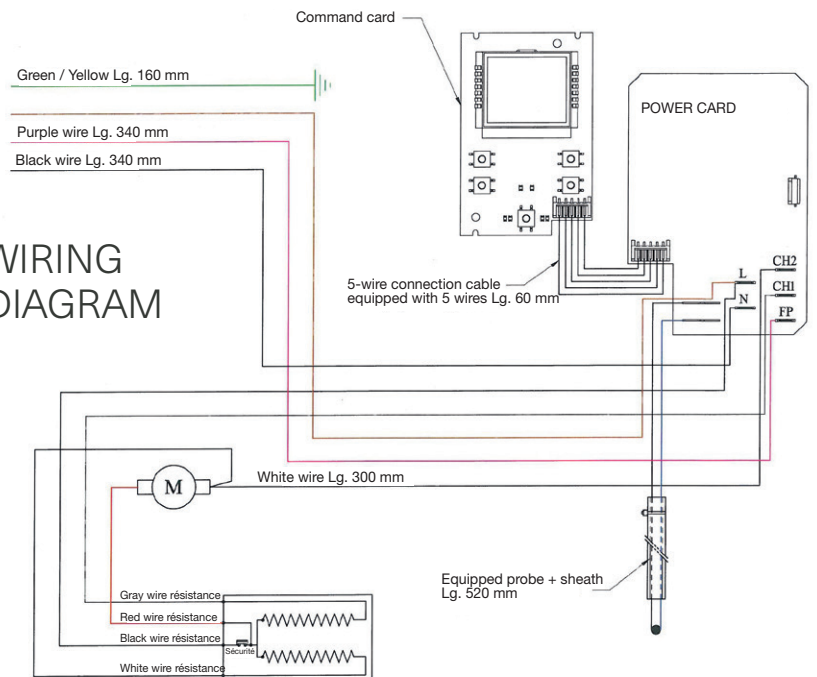

Piccolo Slim Profile Bathroom Fan Heater

750 W to 1,500 W at 240 V

PARTS LIST

WIRING DIAGRAM

For guaranteed dependable operation, we recommend that all units be installed by a licensed electrical contractor in accordance with national and local codes. Consult convectair.ca to find the most recent installation instructions for our heaters.

#	Description	Previous Part Number	Order Number
1	Control board	S13FAA0498	500004271
2	Power circuit board	S13FAA0497	500004277

1-800-668-6663 | convectair.ca

© Convector. All rights reserved. Material contained in this publication may not be reproduced in whole or in part, without prior permission in writing of Convector. Convector is a Registered Trade Mark in North America. All the products shown in this document are protected by intellectual property rights owned by Convector or members of the Glen Dimplex Group on an international basis. The Glen Dimplex Group of Companies will actively protect these rights. Specifications, finishes and dimensions are subject to change. Limited warranty. SAV-011-R01_090924