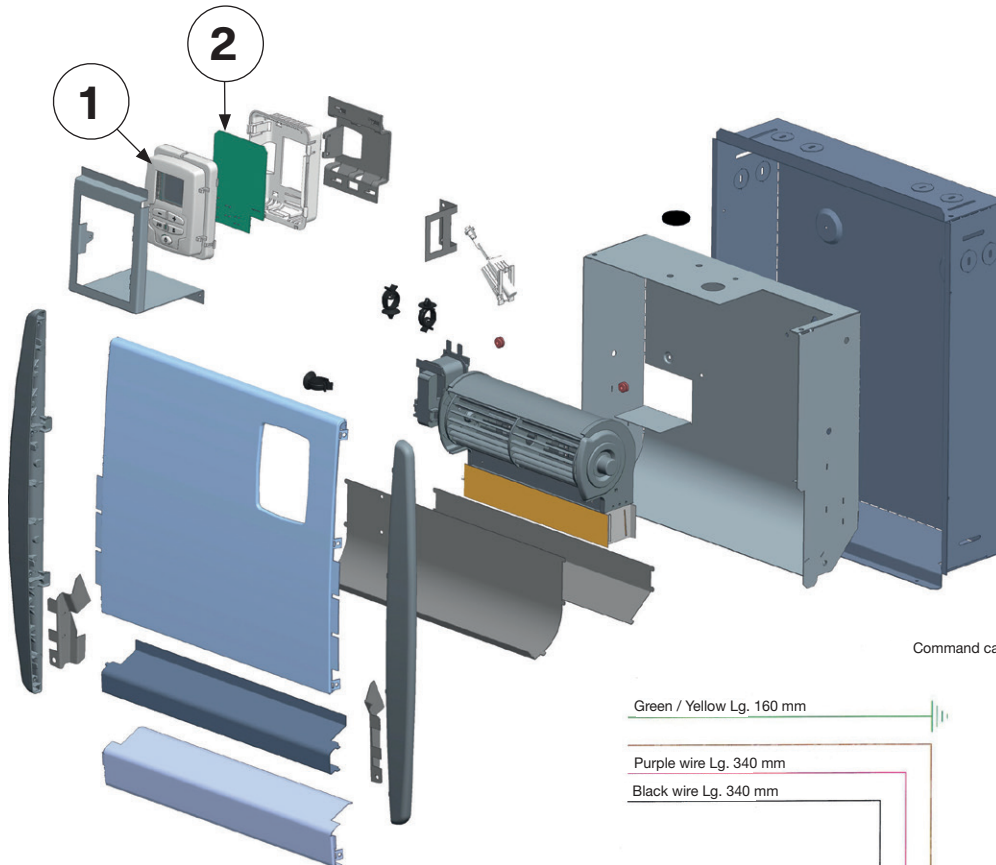

Piccolo Slim Profile Bathroom Fan Heater

750 W to 1,500 W at 240 V

PARTS LIST

WIRING DIAGRAM

For guaranteed dependable operation, we recommend that all units be installed by a licensed electrical contractor in accordance with national and local codes. Consult convectair.ca to find the most recent installation instructions for our heaters.

#	Description	Previous Part Number	Order Number
1	Control board	S13FAA0498	500004271
2	Power circuit board	S13FAA0497	500004277

1-800-668-6663 | convectair.ca

© Convector. All rights reserved. Material contained in this publication may not be reproduced in whole or in part, without prior permission in writing of Convector. Convector is a Registered Trade Mark in North America. All the products shown in this document are protected by intellectual property rights owned by Convector or members of the Glen Dimplex Group on an international basis. The Glen Dimplex Group of Companies will actively protect these rights. Specifications, finishes and dimensions are subject to change. Limited warranty. SAV-011-R01_090924