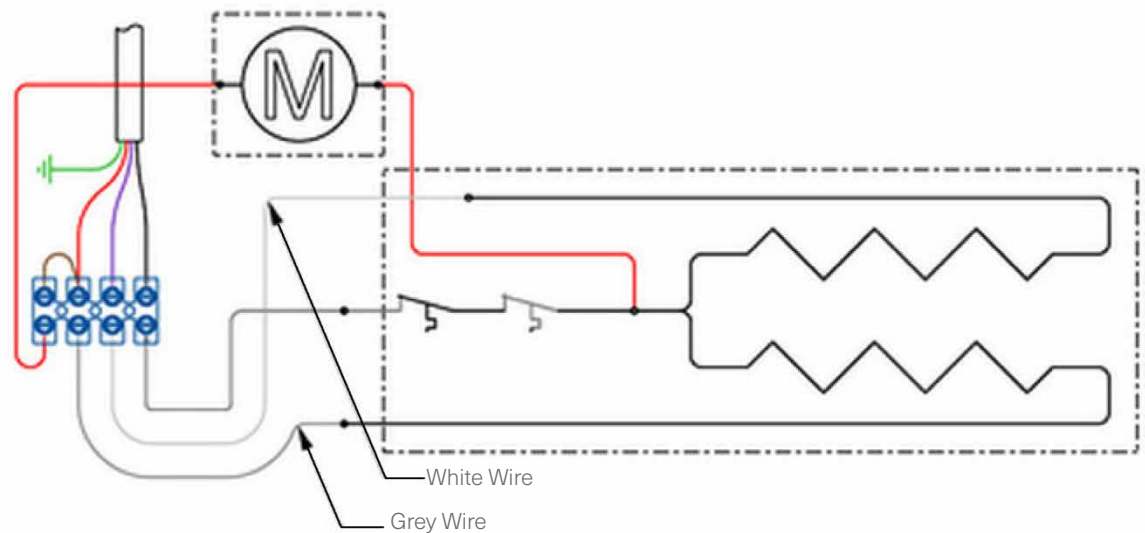

WIRING DIAGRAM

For guaranteed dependable operation, we recommend that all units be installed by a licensed electrical contractor in accordance with national and local codes. Consult convectair.ca to find the most recent installation instructions for our heaters.

#	Description	Previous Part Number	Order Number
1	Motor / Turbine	S12FAA0164	500004298

1-800-668-6663 | convectair.ca

© Convectair. All rights reserved. Material contained in this publication may not be reproduced in whole or in part, without prior permission in writing of Convectair. Convectair is a Registered Trade Mark in North America. All the products shown in this document are protected by intellectual property rights owned by Convectair or members of the Glen Dimplex Group on an international basis. The Glen Dimplex Group of Companies will actively protect these rights. Specifications, finishes and dimensions are subject to change. Limited warranty. SAV-010-080824