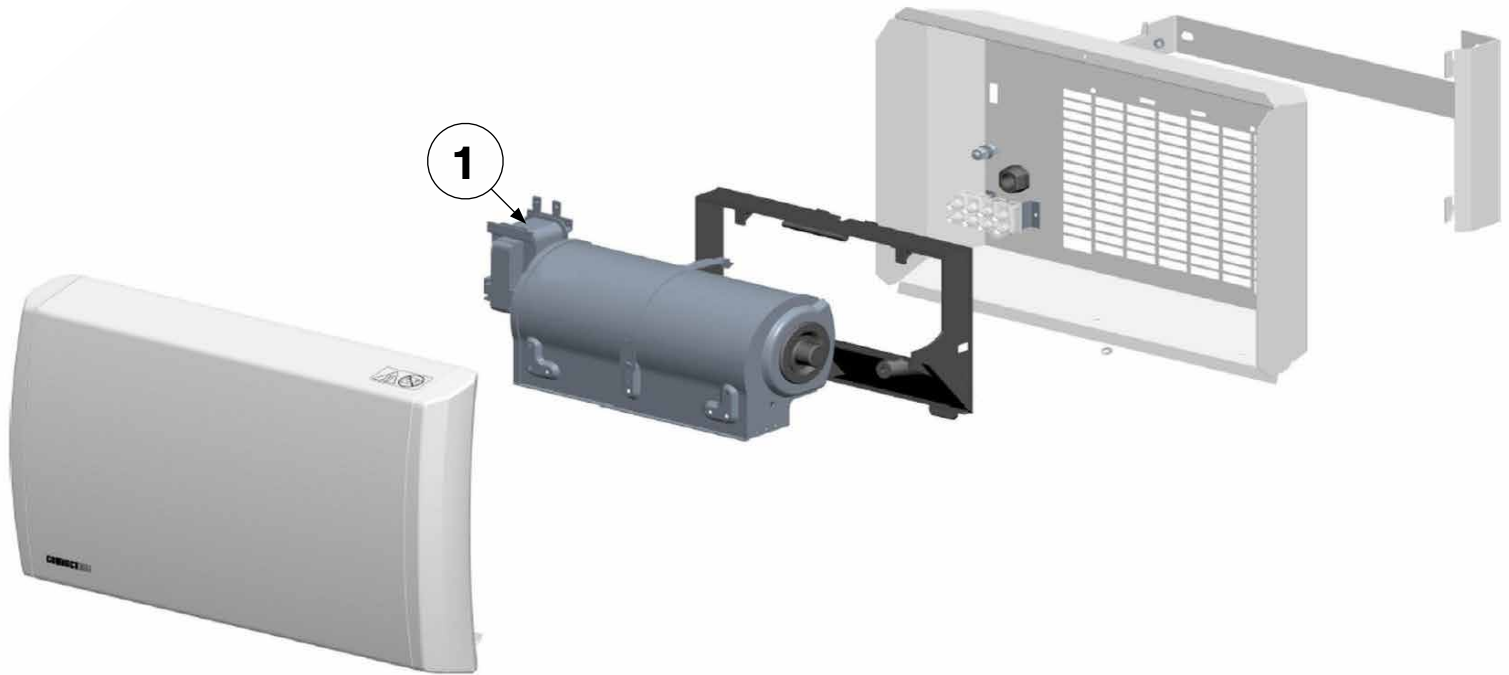

## Soprano Fan-forced Wall Heater

1,000 W or 1,500 W at 240

### PARTS LIST