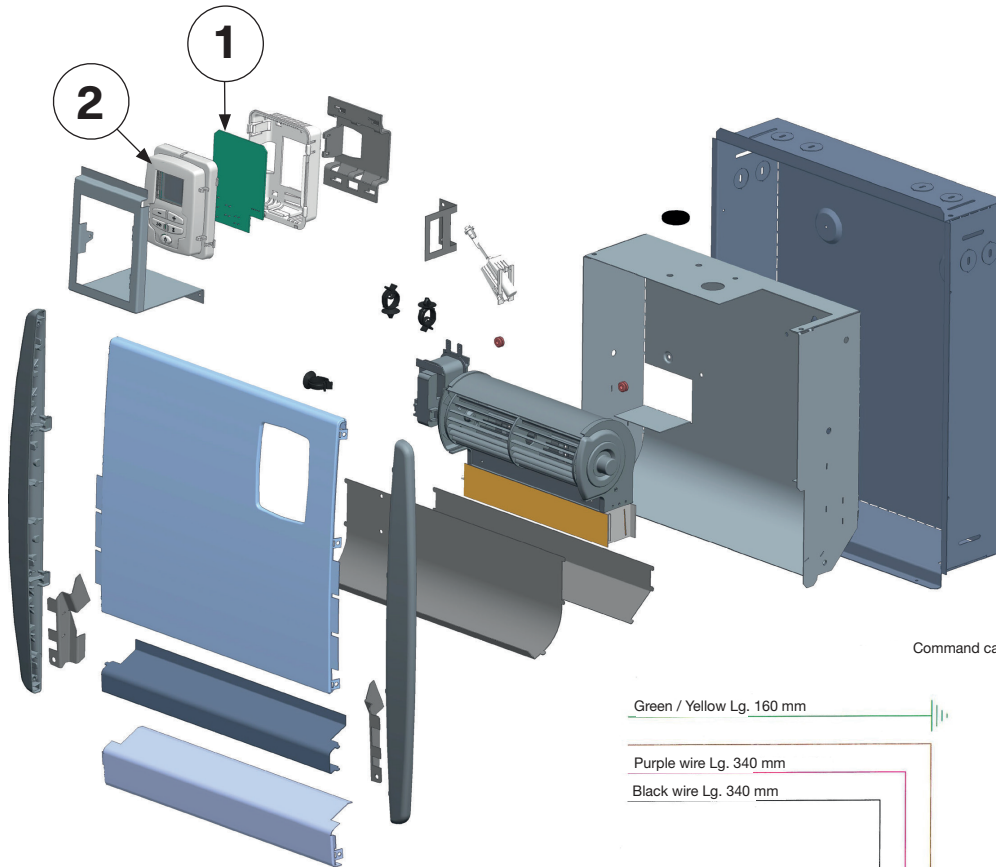

Piccolo

Slim Profile Bathroom Fan Heater

PARTS LIST

WIRING DIAGRAM

For guaranteed dependable operation, we recommend that all units be installed by a licensed electrical contractor in accordance with national and local codes. Consult convectair.ca to find the most recent installation instructions for our heaters.

#	Description	Previous Part Number	Order Number
1	Power board for Piccolo	S13FAA0498	500004271
2	Control board	S13FAA0497	500004279

1-800-668-6663 | convectair.ca

© Convectair. All rights reserved. Material contained in this publication may not be reproduced in whole or in part, without prior permission in writing of Convectair. Convectair is a Registered Trade Mark in North America. All the products shown in this document are protected by intellectual property rights owned by Convectair or members of the Glen Dimplex Group on an international basis. The Glen Dimplex Group of Companies will actively protect these rights. Specifications, finishes and dimensions are subject to change. Limited warranty. SAV-011-R03-011725