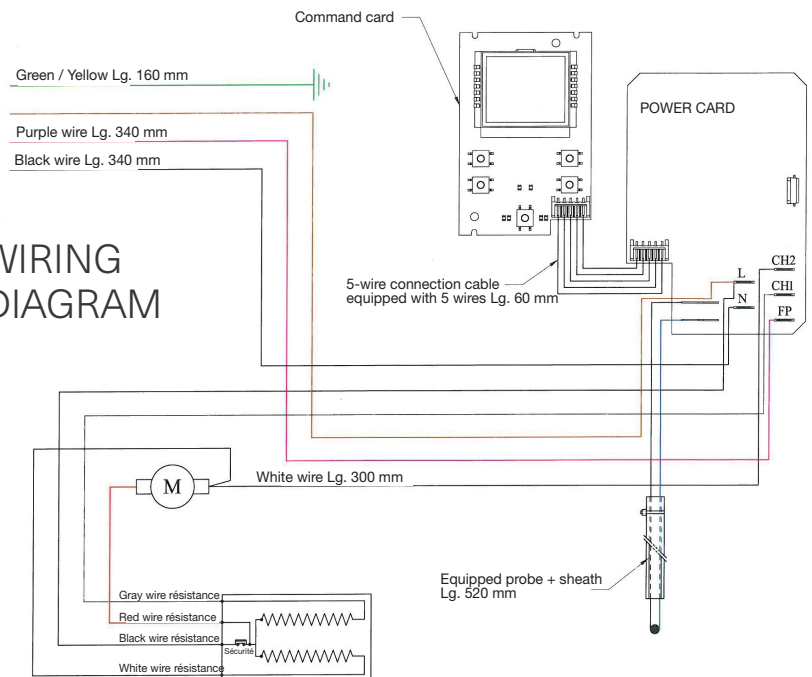

Piccolo

Slim Profile Bathroom Fan Heater

PARTS LIST

WIRING DIAGRAM

For guaranteed dependable operation, we recommend that all units be installed by a licensed electrical contractor in accordance with national and local codes. Consult convectair.ca to find the most recent installation instructions for our heaters.

#	Description	Previous Part Number	Order Number
1	Power board for Piccolo	S13FAA0498	500004271
2	Control board	S13FAA0497	500004279

1-800-668-6663 | convectair.ca

© Convectair. All rights reserved. Material contained in this publication may not be reproduced in whole or in part, without prior permission in writing of Convectair. Convectair is a Registered Trade Mark in North America. All the products shown in this document are protected by intellectual property rights owned by Convectair or members of the Glen Dimplex Group on an international basis. The Glen Dimplex Group of Companies will actively protect these rights. Specifications, finishes and dimensions are subject to change. Limited warranty. SAV-011-R03-011725